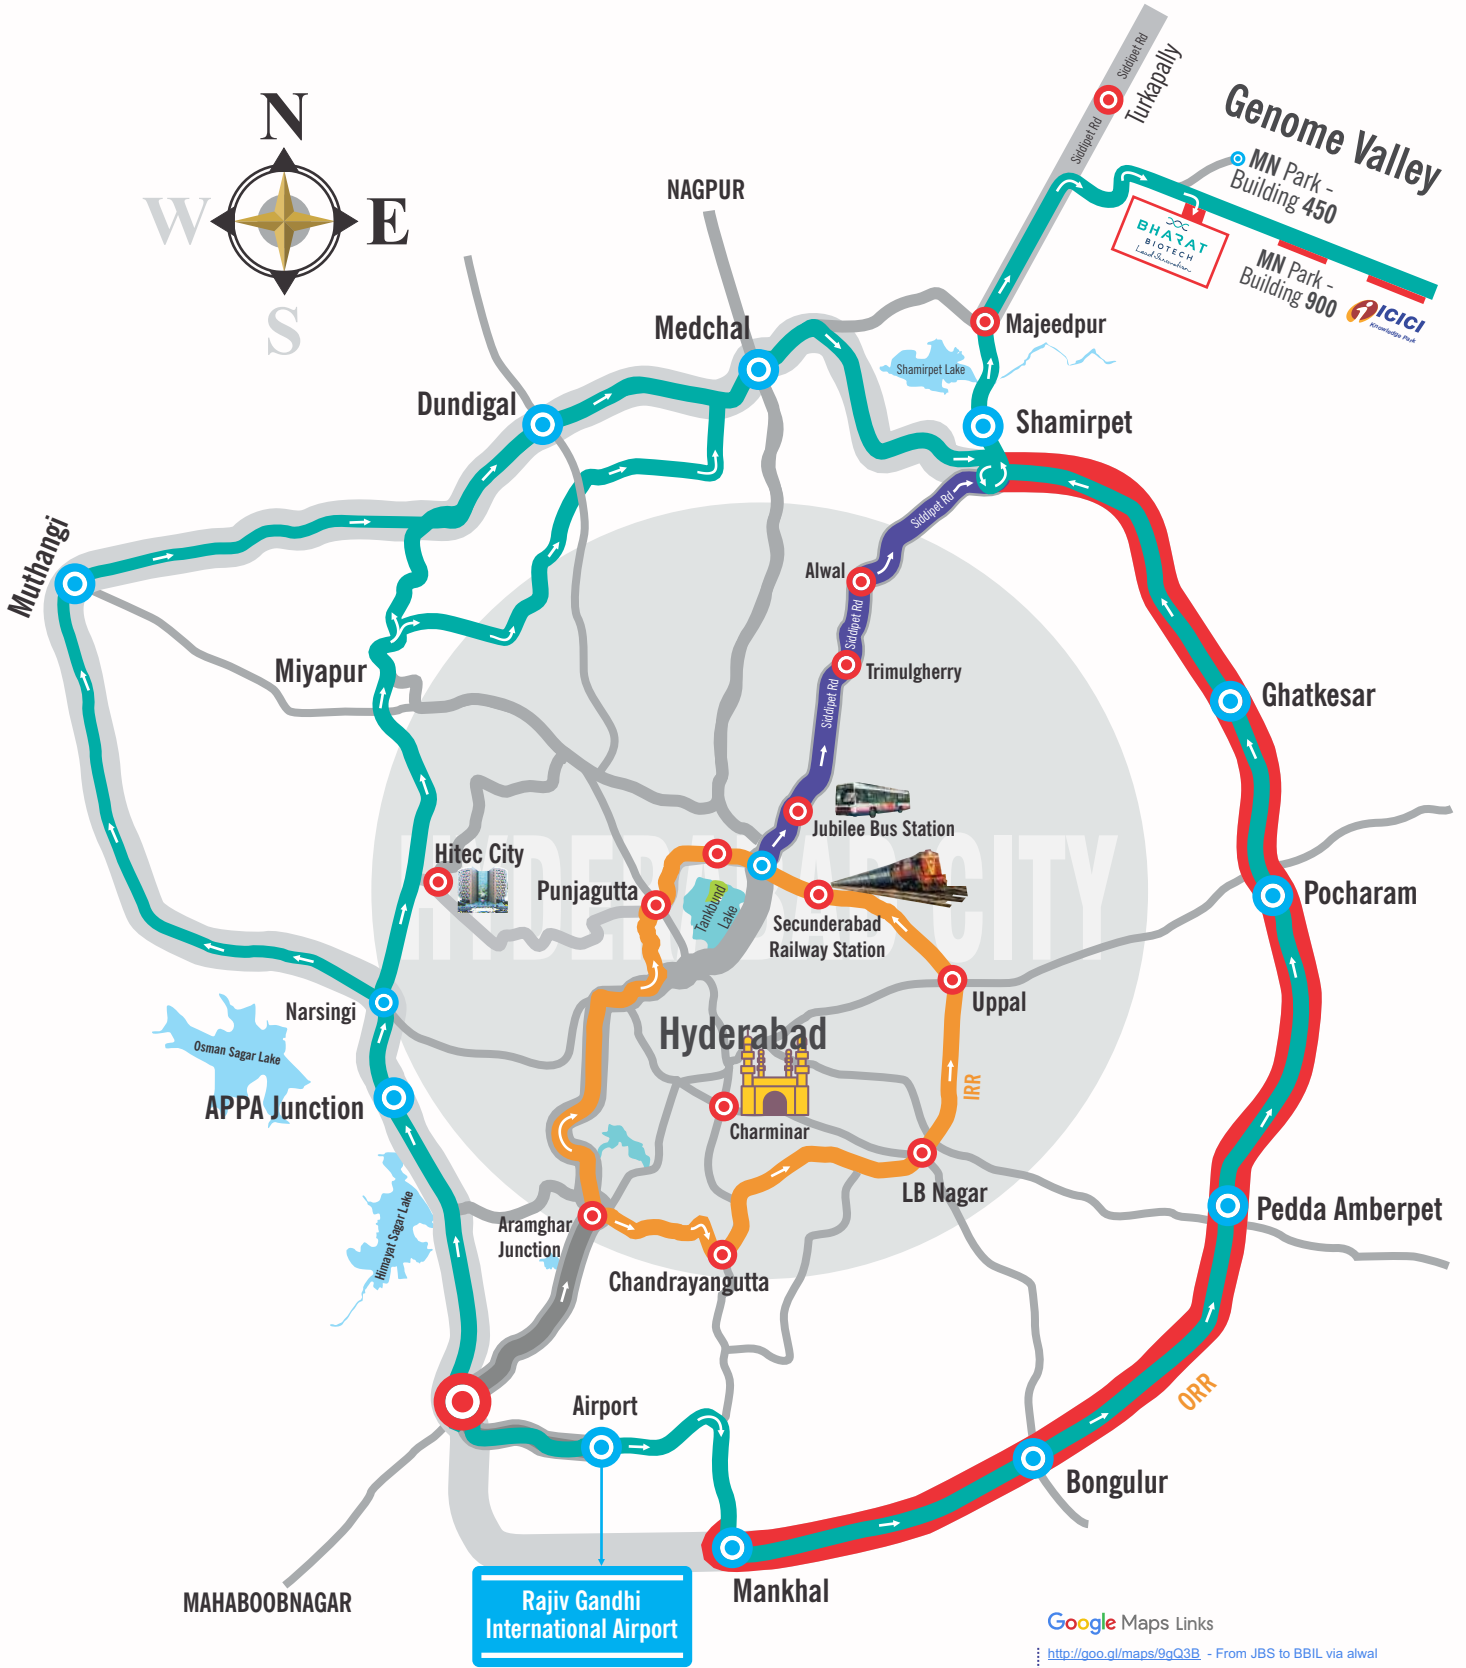

BHARAT BIOTECH ROUTE MAP

Google Maps Links
<http://goo.gl/maps/9gQ3B> - From JBS to BBIL via alwal
<http://goo.gl/maps/xEptJ> - From airport via Outer Ring road

Route Map
 Rajiv Gandhi International Airport to Bharat Biotech

Outer Ring Road: 86.3 km
 Journey Time 1 hrs 17 min (approx.)

*This map is not to scale